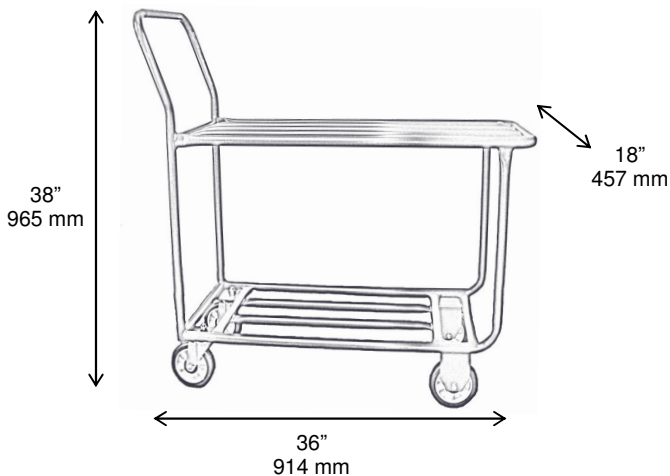

Model #CAL-300-GY

Heavy Duty Stock Truck

FINISH:

Dark Grey

FEATURES:

- 2 Level Cart
- Tubular Construction
- 2 Rigid Casters
- 2 Swivel Casters
- 5" Wheels

LOAD CAPACITY: 800 lb - 363 kg

WEIGHT: 35 lbs - 16 kg

LENGTH: 36" - 914 mm

WIDTH: 18" - 457 mm

HEIGHT: 38" - 965 mm

JNE RETAIL EQUIPMENT INC.

Phone: 403-243-2705
www.jneretail.com

Fax: 403-243-1433
Email: sales@jneretail.com