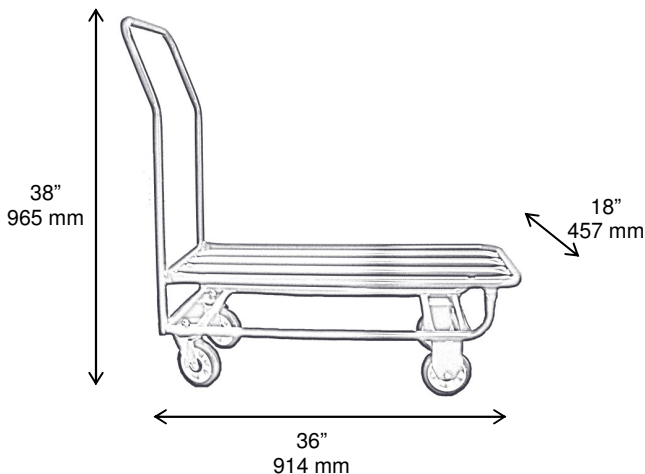

# Model #CAL-301-GY

Heavy Duty Stock Truck

**FINISH:**

Dark Grey

**FEATURES:**

- Low Level Cart
- Tubular Construction
- 2 Rigid Casters
- 2 Swivel Casters
- 5" Wheels

**LOAD CAPACITY:** 800 lb - 363 kg

**WEIGHT:** 25 lbs - 11 kg

**LENGTH:** 36" - 914 mm

**WIDTH:** 18" - 457 mm

**HEIGHT:** 38" - 965 mm