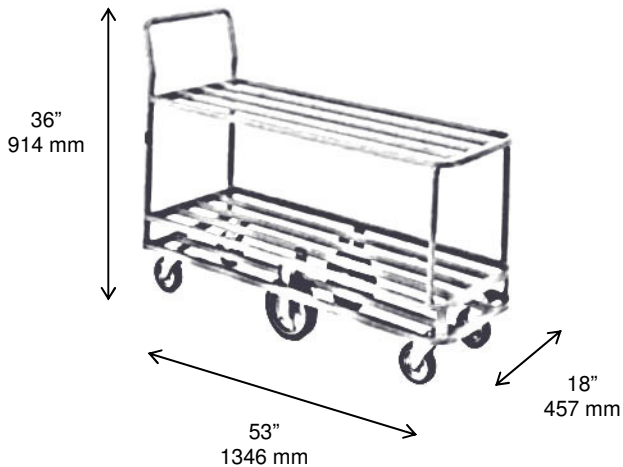

Model #CAL-302S

Heavy Duty Stock Truck

FINISH:

Grey Powder Coat

FEATURES:

Heavy Duty
2 Level Cart
Square Tubular Construction
2 Rigid 8" Centre Casters
4 Swivel Casters
5" Wheels

LOAD CAPACITY: 1200 lb - 550 kg

WEIGHT: 80 lbs - 36 kg

LENGTH: 53" - 1346 mm

WIDTH: 18" - 457 mm

HEIGHT: 36" - 914 mm

JNE RETAIL EQUIPMENT INC.

Phone: 403-243-2705
www.jneretail.com

Fax: 403-243-1433
Email: sales@jneretail.com