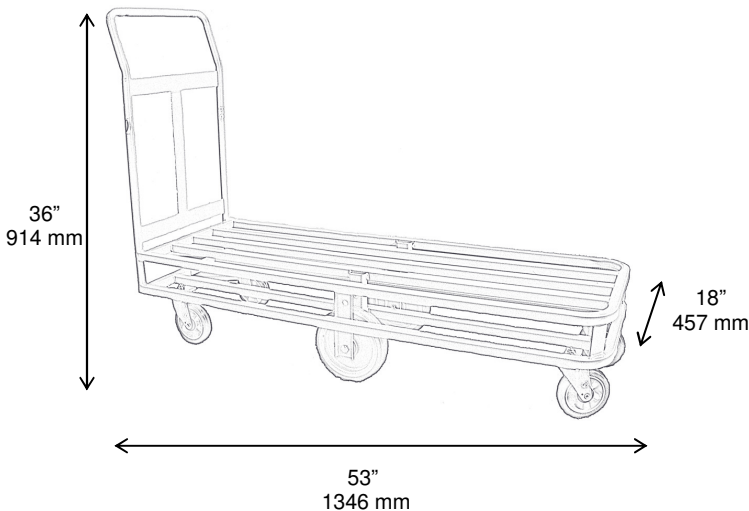

Model #CAL-307-GY

Heavy Duty Stock Truck

FINISH:

Grey Powder Coat

FEATURES:

- Low Level Cart
- Square Tubular Construction
- 4 Swivel Casters
- 4 - 5" Wheels
- 2 - 8" Urethane Wheels on Center
- Rounded Front Corners

LOAD CAPACITY: 1000 lb - 454 kg

WEIGHT: 64 lbs - 29 kg

LENGTH: 53" - 1346 mm

WIDTH: 18" - 457 mm

HEIGHT: 36" - 914 mm

JNE RETAIL EQUIPMENT INC.

Phone: 403-243-2705
www.jneretail.com

Fax: 403-243-1433
Email: sales@jneretail.com