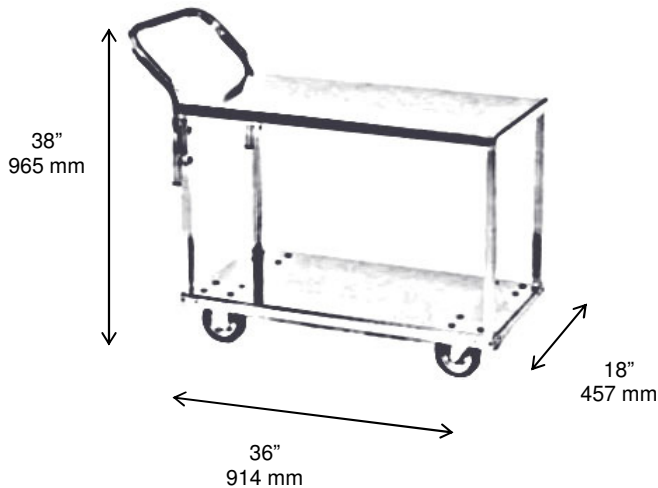

### FEATURES:

Heavy Duty  
2 Level Cart  
Solid Shelves  
2 Rigid Casters  
2 Swivel Casters  
5" Wheels

\*finish not exactly as shown

**LOAD CAPACITY:** 1000 lb - 455 kg

**WEIGHT:** 55 lbs - 25 kg

**LENGTH:** 36" - 914 mm

**WIDTH:** 18" - 457 mm

**HEIGHT:** 38" - 965 mm