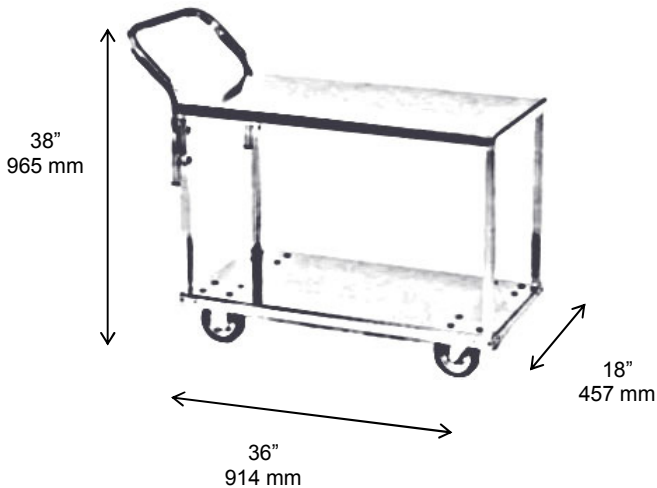

# Model #CAL-30SQ

Heavy Duty Stock Truck

**FINISH:**

Grey Powder Coat

**FEATURES:**

- Heavy Duty
- 2 Level Cart
- Solid Shelves
- Grey Corner Bumpers
- 2 Rigid Casters
- 2 Swivel Casters
- 5" Wheels

**LOAD CAPACITY:** 1000 lb - 455 kg

**WEIGHT:** 55 lbs - 25 kg

**LENGTH:** 36" - 914 mm

**WIDTH:** 18" - 457 mm

**HEIGHT:** 38" - 965 mm

**JNE RETAIL EQUIPMENT INC.**

Phone: 403-243-2705  
www.jneretail.com

Fax: 403-243-1433  
Email: sales@jneretail.com