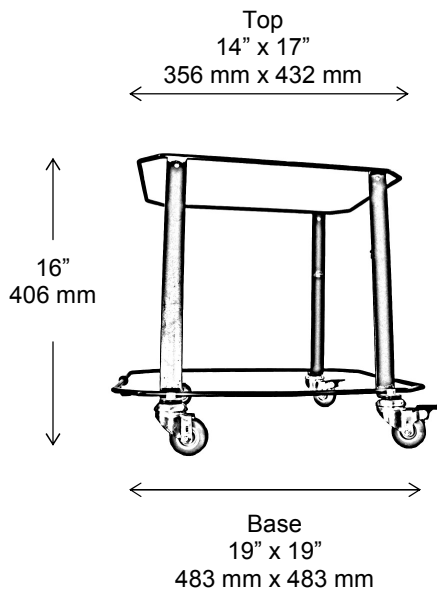

# Kaddy Basket Stand

CAL-325W

**FINISH:**

Black

**FEATURES:**

Steel Construction

4 Swivel Casters, 2 with Brakes

2" - 76 mm Wheels

**OPTION:**

Signage

**CAPACITY:** 10 Rolling Kaddys

**WEIGHT:** 6 lbs - 2.7 kg

**LENGTH:** Bottom 19" - 483 mm, Top 17" - 432 mm

**WIDTH:** Bottom 19" - 483 mm, Top 14" - 356 mm

**HEIGHT:** 16" - 406 mm