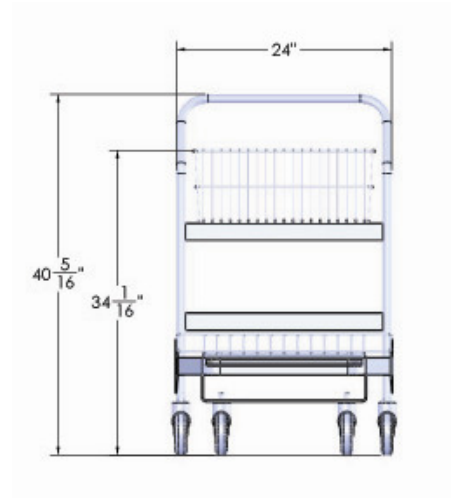

JNE RETAIL EQUIPMENT INC.

Phone: 403-243-2705
www.jneretail.com

Fax: 403-243-1433
Email: sales@jneretail.com