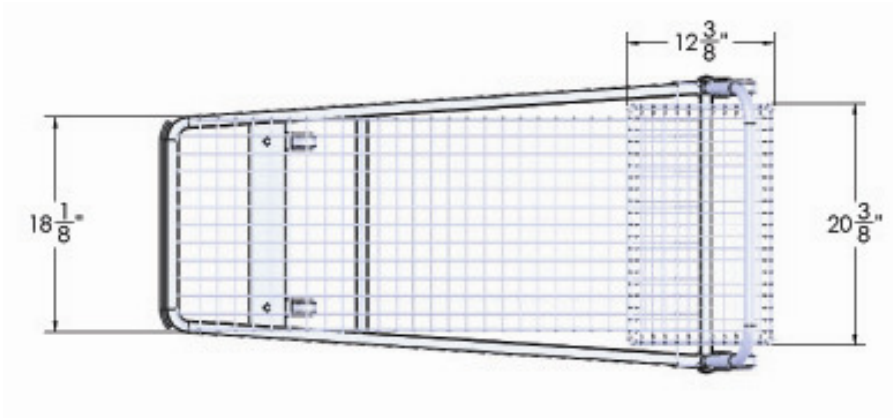

JNE RETAIL EQUIPMENT INC.

Phone: 403-243-2705
www.jneretail.com

Fax: 403-243-1433
Email: sales@jneretail.com