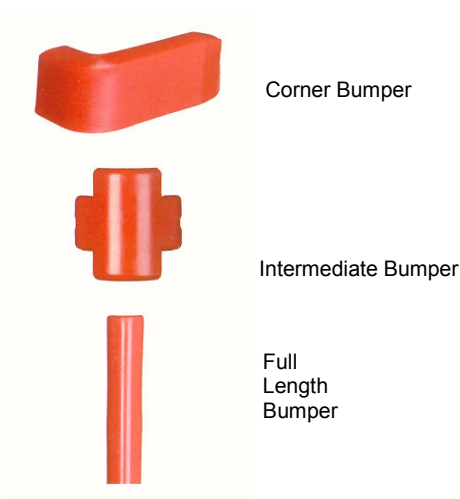

Accessories

Replacement Bumpers

Plastic Bumpers Available in Three Sizes

- Corner Bumper - Pair (Right & Left) For Top of Basket
- Intermediate Bumper - Singles For Bottom or Middle of Basket
- Full Length Bumper - Singles One for each Corner of Basket

Assorted Colors to Match Store Decor

Safety Belts

Heavy Duty Plastic End Clips Permanently Mount to Baby Gate
Adjustable Length for Growing Toddlers
Heavy Duty Snap Buckle for Safety

Available in Black, Red or Blue