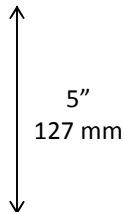

## Replacement Bumpers

Plastic Bumpers Available in Three Sizes

- Top Corner Bumper  
Universal For Top Corner of Basket
- Face Bumper  
For Bottom or Middle of Basket
- Full Length Bumper  
One for each Front Corner of Basket

## Safety Belts

Heavy Duty Plastic End Clips Permanently Mount to Baby Gate

Adjustable Length for Growing Toddlers  
Heavy Duty Snap Buckle for Safety

Available in Black, Red or Blue

9.5"  
241 mm