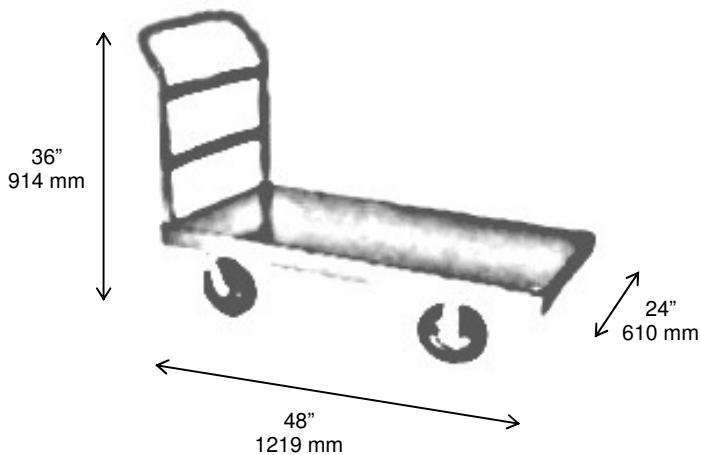

### FEATURES:

Heavy Duty  
Solid Surface Platform  
2 Rigid Casters  
2 Swivel Casters  
8" Wheels

**LOAD CAPACITY:** 1200 lbs - 550 kg

**WEIGHT:** 65 lbs - 29.5 kg

**LENGTH:** 48" - 1219 mm

**WIDTH:** 24" - 610 mm

**HEIGHT:** 36" - 914 mm