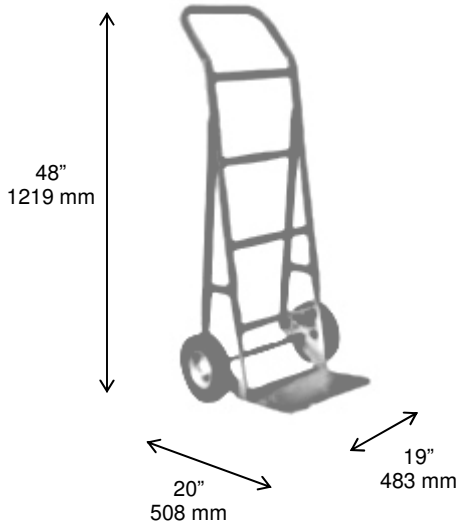

Model #HEHL10SR

Heavy Duty Hand Truck

FINISH:

Dark Grey

FEATURES:

- Tubular Construction
- Heavy Duty Reinforced Frame
- Deep 9" Bottom Plate
- 10" Solid Rubber Wheels

LOAD CAPACITY: 600 lbs - 272 kg
WEIGHT: 40 lbs - 18 kg
LENGTH: 20" - 508 mm
WIDTH: 19" - 483 mm
HEIGHT: 48" - 1219 mm