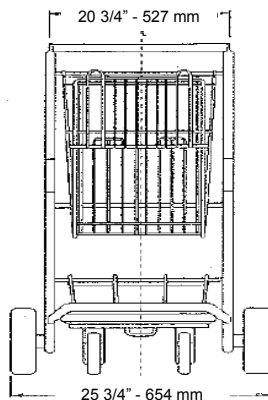

JNE RETAIL EQUIPMENT INC.

Phone: 403-243-2705
www.jneretail.com

Fax: 403-243-1433
Email: sales@jneretail.com