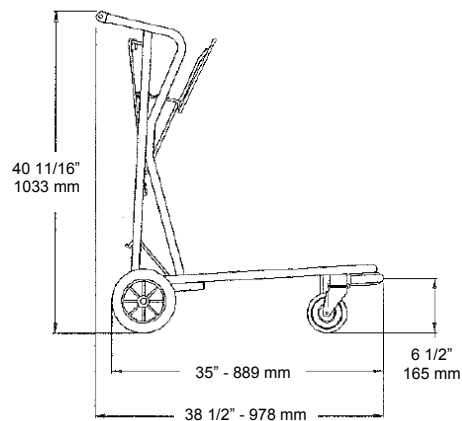

Model #CAL-77-GY

Luggage Cart with Child Seat

DIMENSIONS: 25 3/4" x 38 1/2" x 40 11/16"
(654 x 978 x 1033 mm)

WEIGHT: 42 lbs - 19 kg

CART NESTING: 9 1/2" - 241 mm

FINISH: Grey

FEATURES:

- Heavy Duty Frame Construction
- Heavy Duty Metal Handle w/ Tubular Plastic Cover
- Lower Rack with Flip Up Stopper
- Child Seat Gate
- Snap on Plastic Seat w/ Safety Symbols
- 2 - 8" Rigid Wheels, 2 - 5" Swivel Wheel & Casters

OPTIONS:

- Name Identification Printed in Handle
- Cari-Lock Coin Lock Systems
- Safety Belt available in Different Colors
- Anti-Static Chain

JNE RETAIL EQUIPMENT INC.

Phone: 403-243-2705
www.jneretail.com