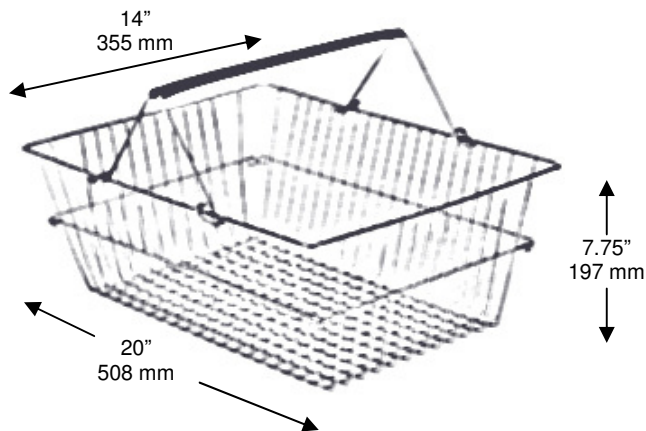

Wire Hand Baskets

FINISHES:

Nickel Chrome

FEATURES:

Sturdy Wire Basket
Nylon Handle Cover in Black
Nestable

OPTIONS:

Basket Stand Available

PAYLOAD CAPACITY: 1000 cu. In. - 16.3 litres

WEIGHT: 3.2 lbs - 1.5 kg

LENGTH: 20" - 508 mm

WIDTH: 14" - 355 mm

HEIGHT: 7.75" - 197 mm

JNE RETAIL EQUIPMENT INC.

Phone: 403-243-2705
www.jneretail.com

Fax: 403-243-1433
Email: sales@jneretail.com